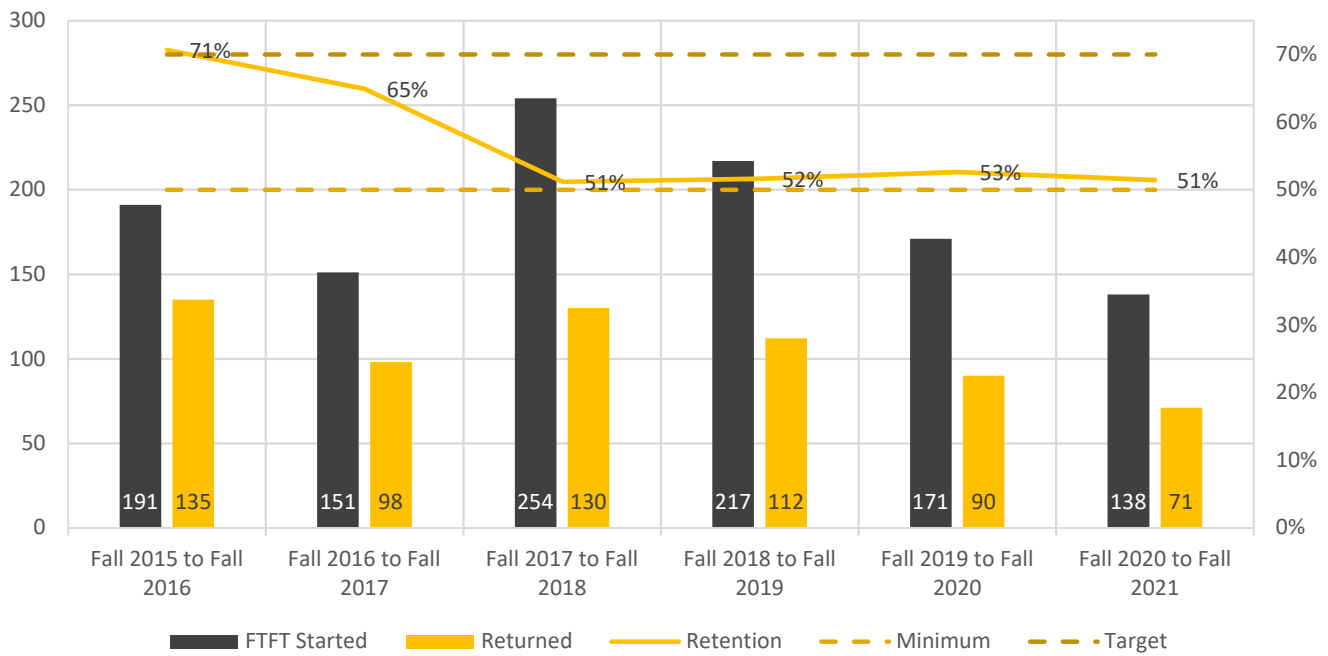

## Undergraduate First Time Full-Time Bachelor Seeking Retention Rate

## Undergraduate First Time National Student Clearinghouse Overall Completion Rate