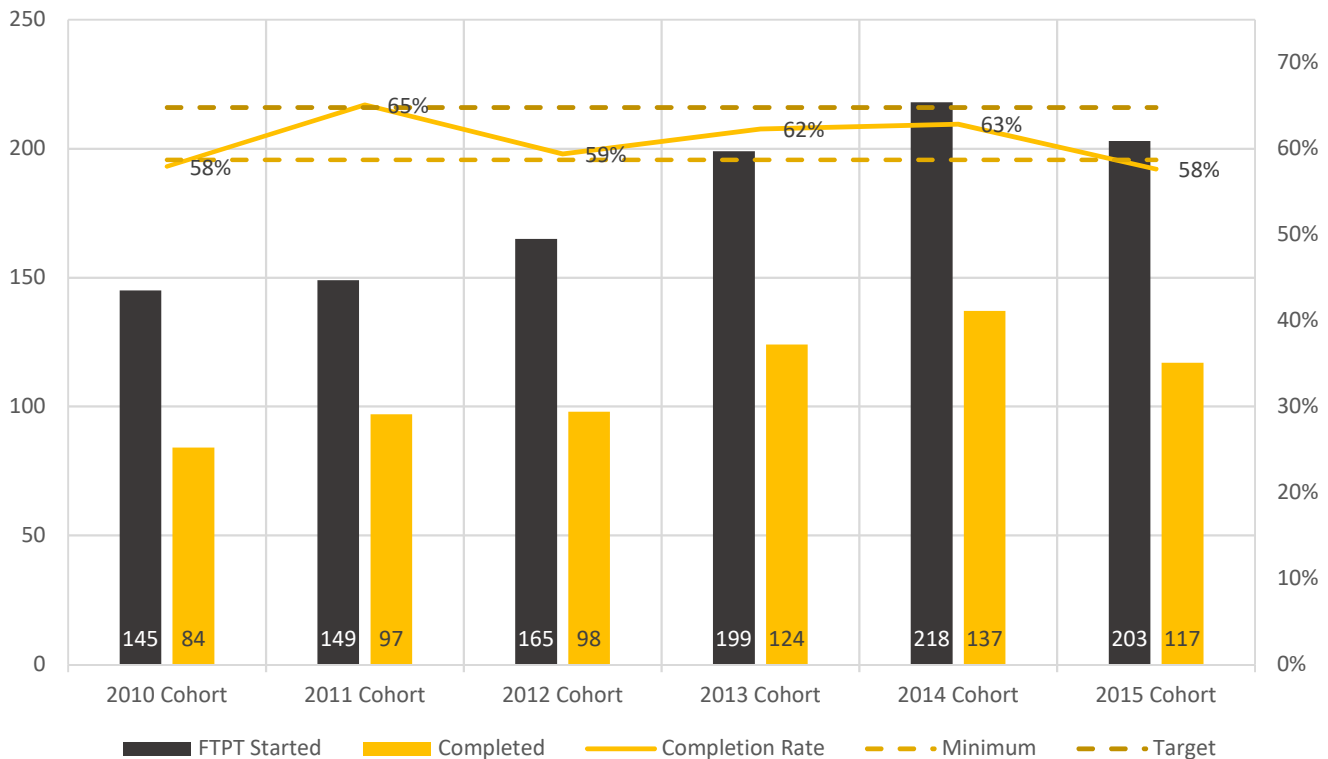

## Undergraduate First Time Full-Time Bachelor Seeking Retention Rate

## Undergraduate First Time National Student Clearinghouse Overall Completion Rate