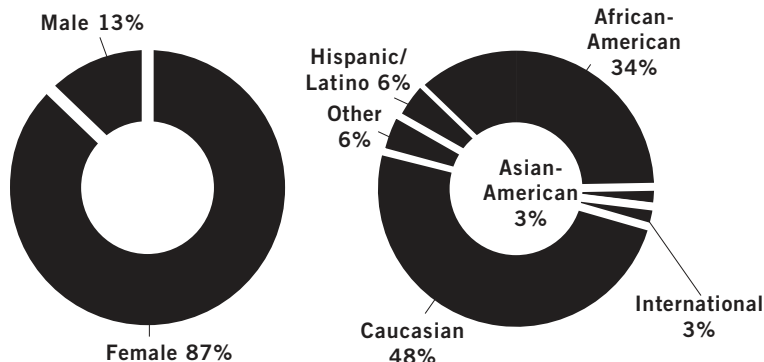

SNAPSHOT OF BRENAU UNIVERSITY

11 **1**
student : faculty

2014-15
Undergraduate Enrollment...54.8%
Average Age, Undergraduate.....29
Graduate Enrollment.....45.2%
Average Age, Graduate.....33

Women's College (approx.)
900

25,000+ Living Alumni	15,884 Alumni Living in Georgia	1,499 Georgia Graduates with Nursing Degrees	4,257 Georgia Graduates with Teaching Degrees

University Jobs

FACULTY (Full- and Part-time)	133
STAFF (Full- and Part-time)	247
ADJUNCT FACULTY	491
CONTRACT STAFF	89
TOTAL JOBS	960

average undergraduate
GPA: 3.17

HOPE Scholarship eligible freshmen: 70.1%

Brenau boasts one of the finest permanent art collections held by a university in the Southeast, with more than 6,500 pieces.

Community Economic Impact $143,800,000

BUDGET.....$57.5 million
ANNUAL VISITORS TO GALLERIES, THEATER AND OTHER PERFORMANCES..... 125,000 (7,000 schoolchildren)
MEMBERS OF BRENAU UNIVERSITY LEARNING & LEISURE INSTITUTE (BULLI) FOR SENIOR ADULT LEARNING..... 400+

2014-15 Coeducational Student Population

Average financial aid package for students: **$17,828***

*based on 1,664 2013-14 undergraduates awarded financial aid from one or more sources

Accreditation & Licensure

- Southern Association of Colleges and Schools Commission on Colleges • Accreditation Council for Occupational Therapy Education • Collegiate Commission for Nursing Education • Council for Interior Design Accreditation • Georgia Professional Standards Commission (teacher education) • National Council for Accreditation of Teacher Education
- Accreditation Council for Business Schools and Programs • Masters in Psychology Accreditation Council • National Association of Schools of Dance • National League for Nursing Accrediting Commission • Florida Department of Education Commission for Independent Education • Commission on Accreditation in Physical Therapy Education candidacy